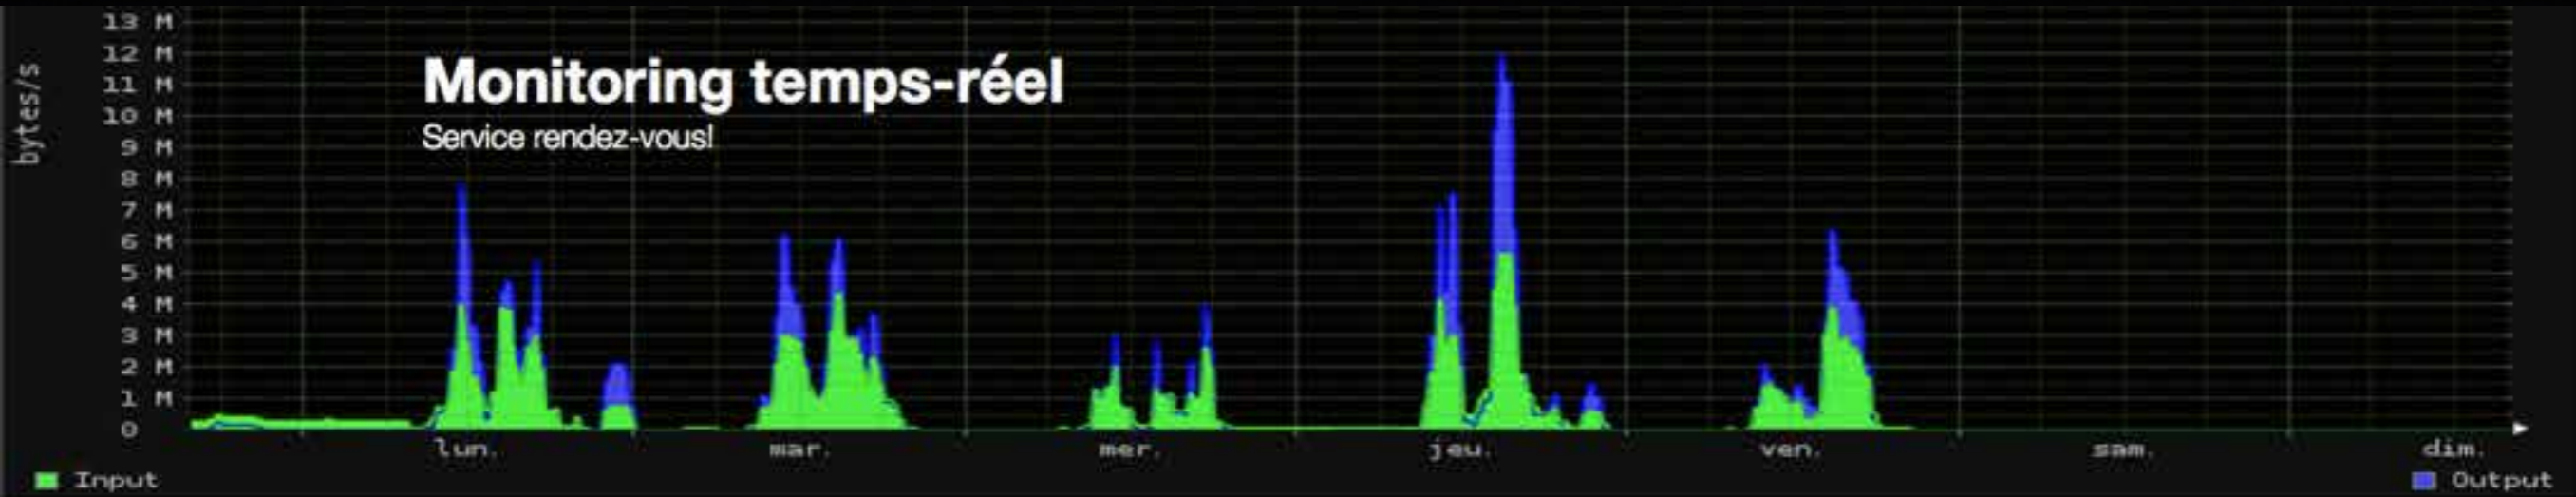

Rendez-vous

Statistiques de l'année.

Afficher »

Rendez-vous

Statistiques du mois

Afficher »

Rendez-vous

Statistiques de la semaine.

Afficher »

	January	February	March	April	May	June	July	August	September	October	November	December	Aggregat
Total confs			1280	1955	1714	2520	1413	611	2071	1794			
Total cnx			5113	8190	7109	10277	5458	2290	9098	7753			
Total duration in days			372.3	768.4	745.6	1103.4	634.9	271.1	954.2	855.8			
Average cnx			4.0	4.2	4.1	4.1	3.9	3.7	4.4	4.3			
Average duration in minutes			41.9	56.6	62.6	63.1	64.7	63.9	66.4	68.7